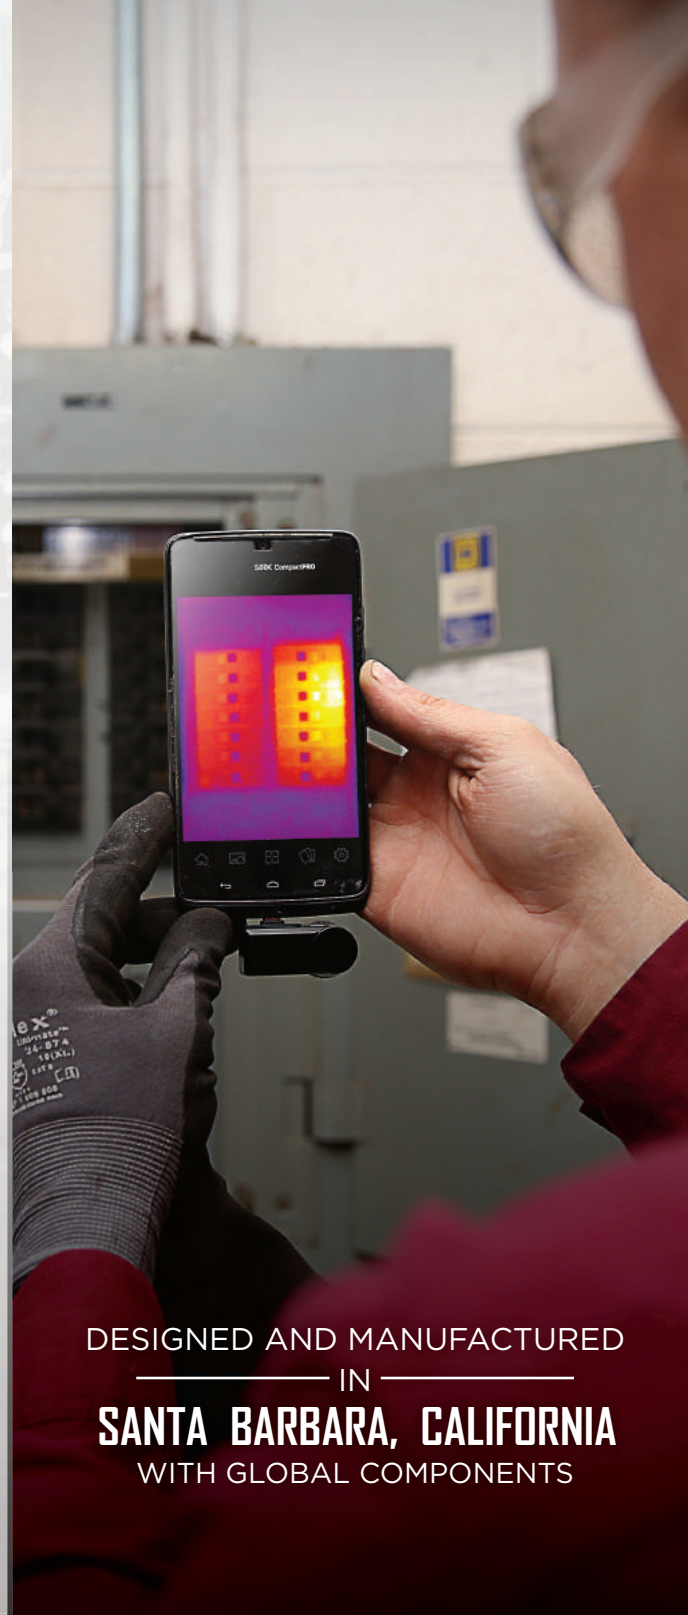

DESIGNED AND MANUFACTURED
— IN —
SANTA BARBARA, CALIFORNIA
WITH GLOBAL COMPONENTS

Seek
thermal

**AFFORDABLE, HIGH-PERFORMANCE
THERMAL IMAGING CAMERAS
FOR ELECTRICIANS**